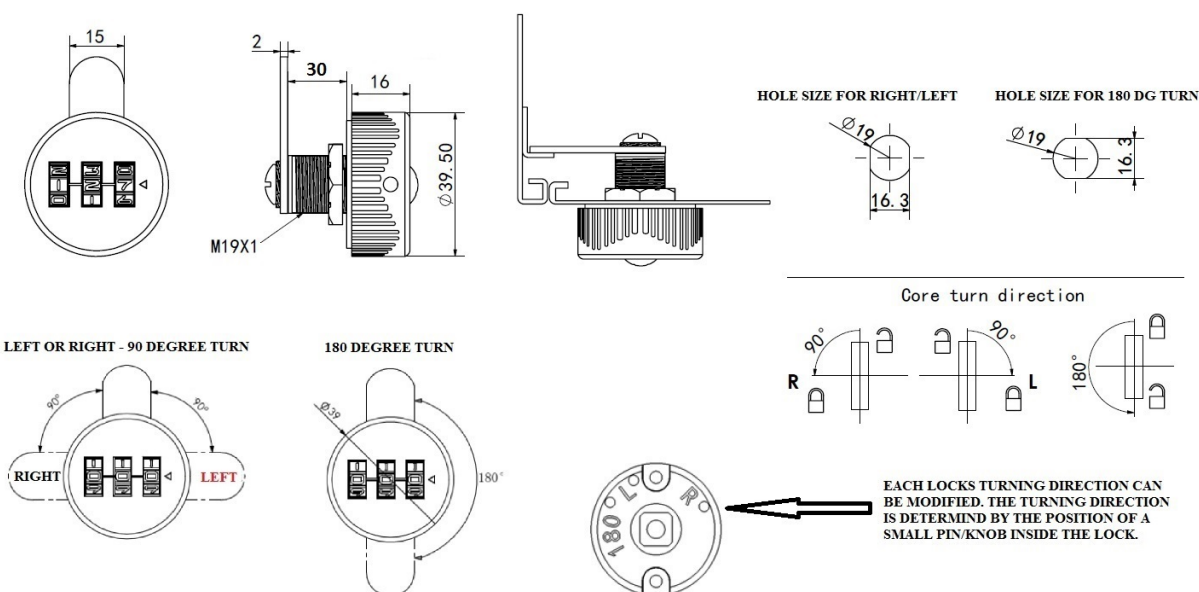

PRODUCT SHEET

Description:

Combi. Cam Lock "Jacks", 90DG, LH, $\varnothing 19 \times 30$ mm, CPL, Cam A04

Item number:

14.08.219-5

Units	Box	Carton	HS Code	Barcode
Pcs.	10	100	8301300000	
5704866498944				